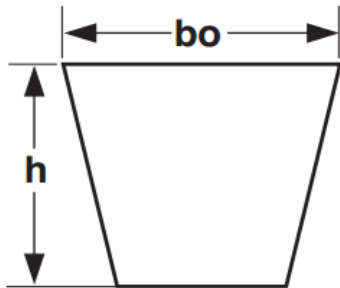

Orange cogged

•Product Information

■ Raw Edge V-Belts

Raw Edge V-Belts have no fabric on the belt sides.
The special rubber compound ensures greater wear resistance than Wrapped V-Belts.

•Code Indication

RCLA50

RC:Cogged Type LA:Belt Profile 50=Belt Length (Inch)