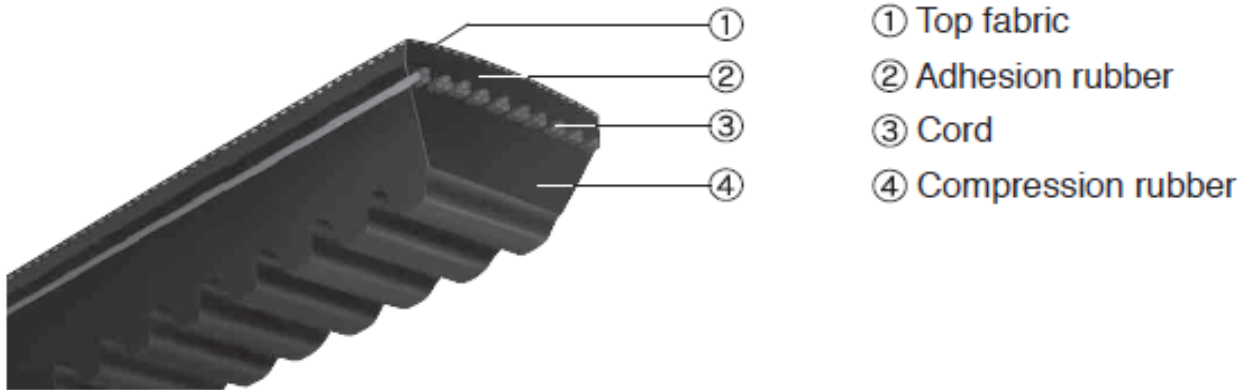

Orange cogged

•Product Information

■ Raw Edge V-Belts

Raw Edge V-Belts have no fabric on the belt sides.
The special rubber compound ensures greater wear resistance than Wrapped V-Belts.

•Code Indication

RCLA50

RC:Cogged Type LA:Belt Profile 50=Belt Length (Inch)