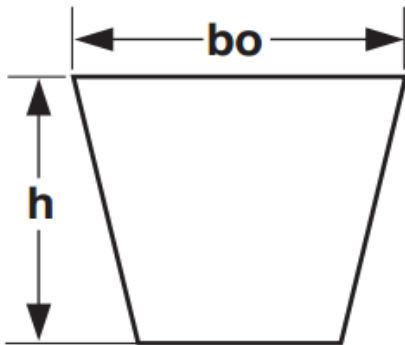

## Orange cogged

#### ■ Raw Edge V-Belts

Raw Edge V-Belts have no fabric on the belt sides.  
The special rubber compound ensures greater wear resistance than Wrapped V-Belts.

### • Code Indication

**RCLA50**

RC: Cogged Type LA: Belt Profile 50=Belt Length (Inch)