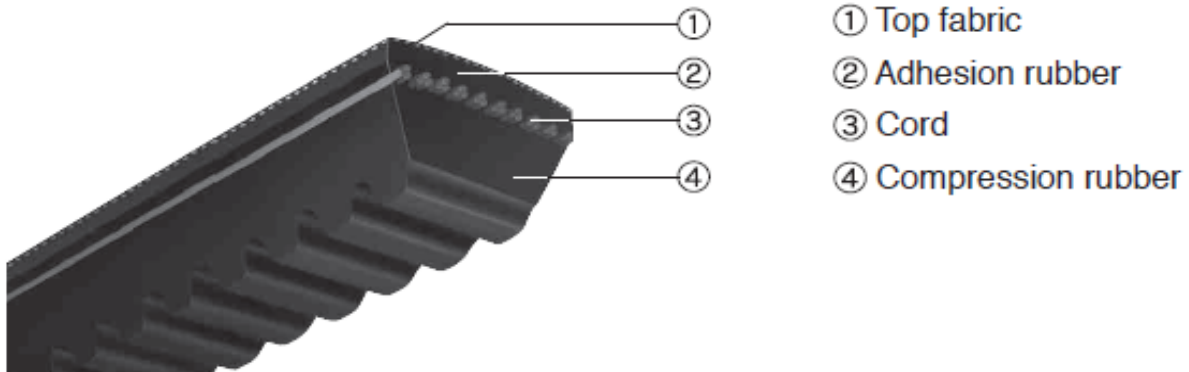

## Orange cogged

#### ■ Raw Edge V-Belts

Raw Edge V-Belts have no fabric on the belt sides.  
The special rubber compound ensures greater wear resistance than Wrapped V-Belts.