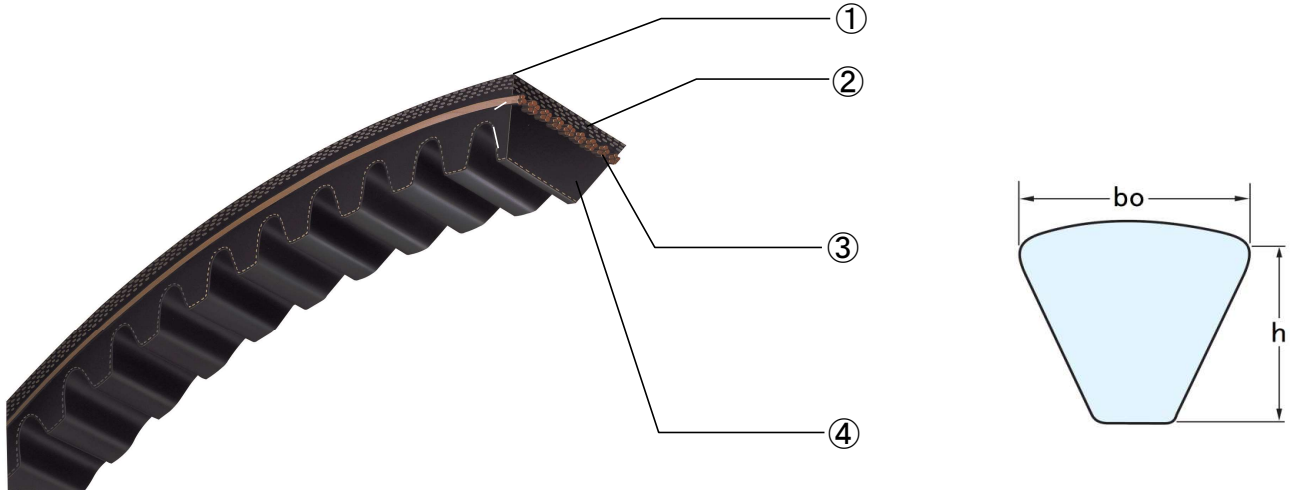

SUPER AG-COG 20

Product Information

Our SUPER AG-COG 20 is suited for large size agricultural machinery, particularly for heavy duty and high horsepower transmission. Within agricultural machinery V-belts it offers very high durability and wear resistance.

Cross Section	RCLB	CSLC
Belt type	Raw Edge Cogged	
Top width b_o [mm]	17,2	22,7
Thickness h [mm]	10,6	10,7
① Cover fabric	Cotton / Polyester mixture	
② Adhesion rubber	Chloroprene	
③ Cord	Aramid	
④ Compression rubber	Chloroprene (High Modulus)	
Heat resistance temperature [°C]	+90	
Cold resistance temperature [°C]	-30	
Max. belt speed [m/s]	25	
Electric conductivity	Yes	

Product Code

RCLB20

RC: Cogged Type LB: Cross Section 20: Belt Code (inch)